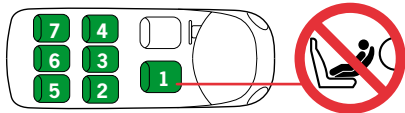

This child seat is suitable for fixing into the seat positions of the cars listed below, providing approved ISOfix points are fitted and available and the car manual does not forbid the installation of this type of child seat. Seat positions in other cars may also be suitable to accept this child restraint, however we have not yet tested that combination of car and child seat. If in doubt, consult either BeSafe or the retailer. For updated carlist see: www.besafe.com

ISOfix anchorage in the passenger seat (position 1) are normally offered as option, so depending on the model this position can be available or not.

Vehicle seat positions marked with * can have a storage compartment in front of the vehicle seat.

If the support leg would be positioned on a storage compartment in front of the seat, you must follow the car manufacturer's instructions regarding how to handle the storage compartment. When the floor under the floor support is insufficient to hold the forces you can not use this child seat in this position of the car.

BeSafe recommends to test the installation of this child seat in all vehicle seat positions which are intended to be used and check installation, available space in the vehicle and position of the child, to verify if this child seat is acceptable for your situation.

! Notice: DO NOT use on a passenger seat fitted with activated frontal airbag.